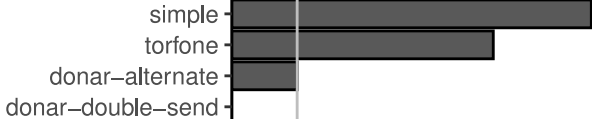

Algorithm

Default

QoS

— Max Call Drop

2 hops

0.0% 2.5% 5.0% 7.5% 10.0%

Dropped calls