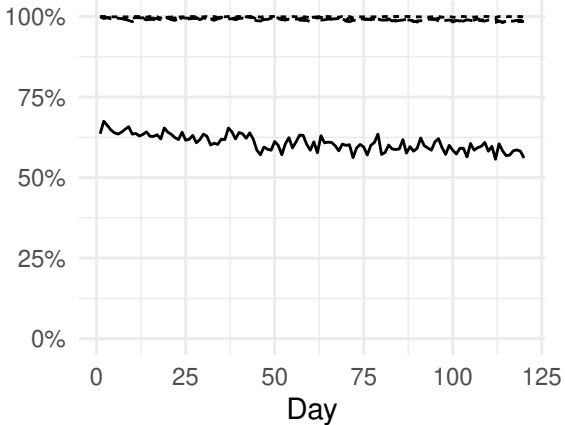

Successful Circuits

Configuration

- Baseline
- Safe 0.01% 3 rel.
- · - Safe 0.1% 2 rel.
- - Safe 1% 2 rel.